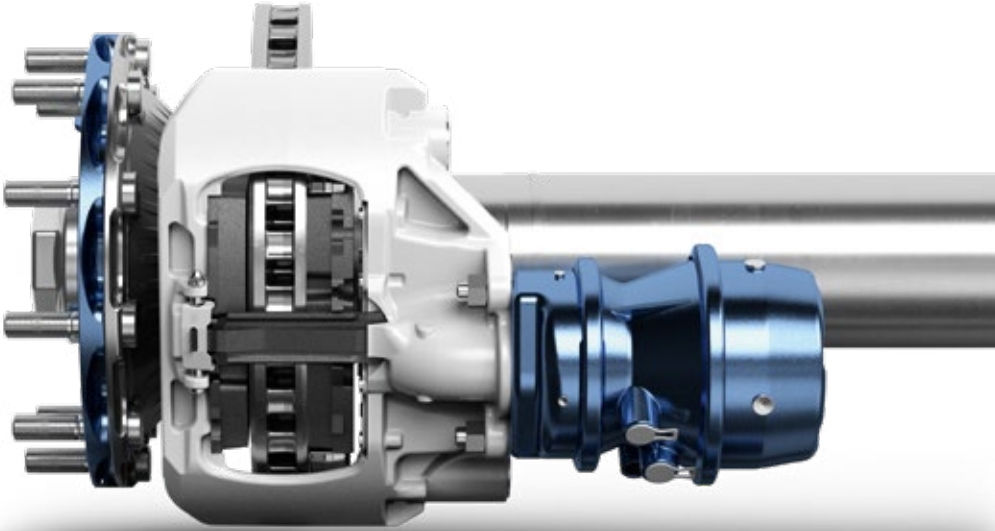

THE BPW EFFECT

3h

faster
brake disc replacement

MODELS

Axle load	Wheel size		Brake	Brake disc Ø x thickness	Offset
	19,5"	22,5"			
9 t	•	•	TS2 3709	370 x 45 mm	0/120
10 t	•		TS2 3709	370 x 45 mm	0
9 t		•	TS2 4309	430 x 45 mm	0/120
10 t		•	TS2 4309	430 x 45 mm	0