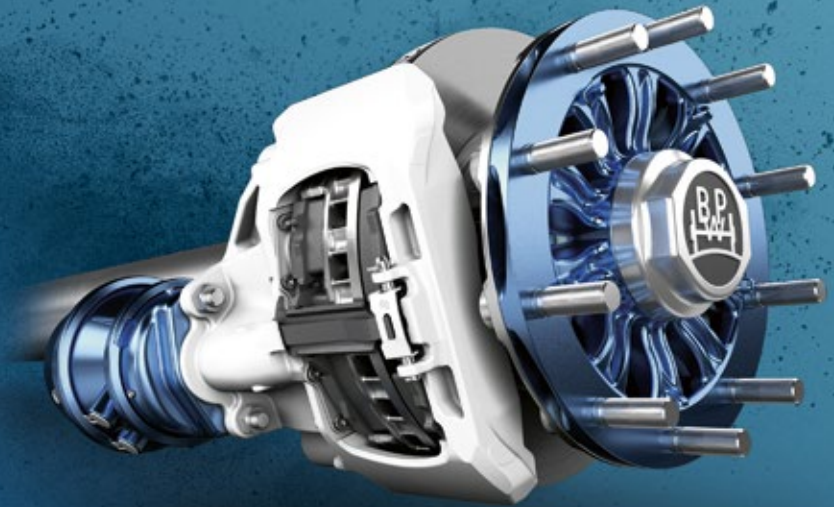

we think transport

THE HARD BRAKER.

BPW ECO Disc

The ECO Disc. More durable. Easier to service. Lighter.

The new ECO Disc is the further development of Europe's most successful trailer disc brake. It is a milestone in brake technology and – with its robust design – provides absolute reliability when the going gets tough.

The new and unique Offset Tappet Design ensures that the forces and moments on the brake pad are perfectly balanced – for even brake wear, a long service life for brake pads and therefore lower operational costs. Despite its powerful performance and robust design, the ECO Disc still manages to be extremely lightweight. It is one of the lightest brakes on the market with an additional 4 kilograms of weight savings per axle.

Last but not least: the ECO Disc is extremely easy to service. As the brake disc can be changed without disassembling the caliper, you can save up to three hours of maintenance time on a three-axle trailer when compared to conventional solutions from competitors.

IMPRESSIVE BENEFITS

- You benefit from a long service life thanks to state-of-the-art single-tappet technology and cathoretic dip-coating.
- You reduce your operational costs with the Offset Tappet Design (OTD).*
- You can enjoy the utmost reliability thanks to the Multifunctional Adjuster (MFA).*
- You can complete maintenance work in record time – with savings of up to three hours for a three-axle trailer thanks to the unique Compact Design and disc changes without needing to remove the caliper.
- You save fuel and increase the loading capacities of your trailers – thanks to one of the lightest brakes on the market with an additional 4 kilograms of weight saving per axle.